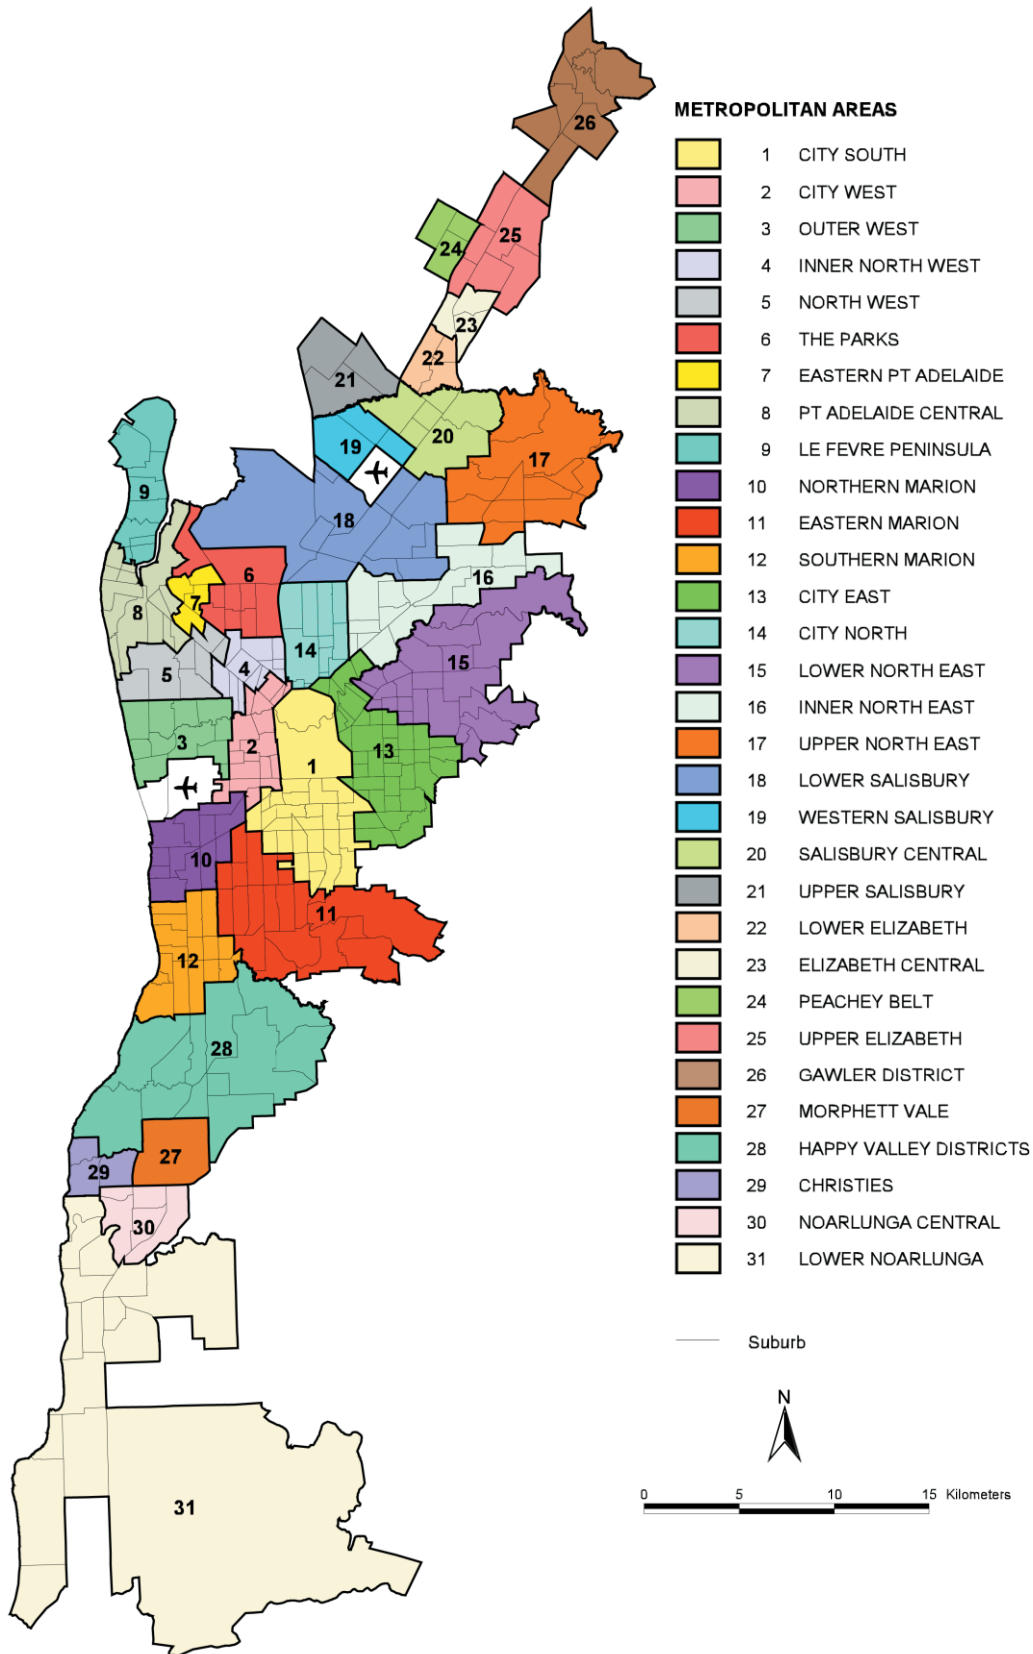

Community Housing Metropolitan Area Map